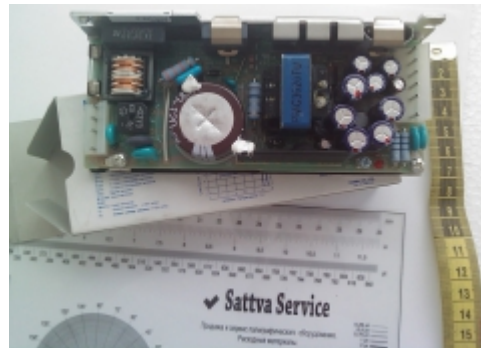

SattvaService

www.SattvaService.com

**209A35151 PS5V/3;+15V/0.7;-15V/0.3A W/R
D'»D¾D° D¿D,Ñ,D°D½D,Ñ• D° Dolev800**

www.SattvaService.com