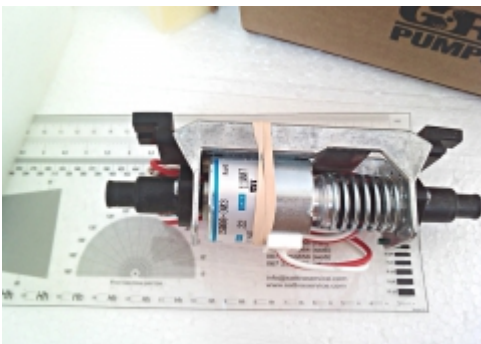

117357 Solenoid Valve Water 3,3LMin. 1/2" NPT x 1/4" NPT. Hope. 6 1/4", 1/4" Starlock 1/4" stainless.
   
[\[View product details...\]](#)

**117357 Solenoid Valve Water 3,3LMin. 1/2" NPT x 1/4" NPT. Hope. 6 1/4", 1/4" Starlock 1/4" stainless.**

117357 Solenoid Valve Water 3,3LMin. 1/2" NPT x 1/4" NPT. Hope. 6 1/4", 1/4" Starlock 1/4" stainless.
   
[\[View product details...\]](#)

**1500-303 GRI - 220V 50/60Hz 1/2" NPT x 1/4" NPT. Hope. 6 1/4", 1/4" Starlock 1/4" stainless.**

220V 50/60Hz 1/2" NPT x 1/4" NPT. Hope. 6 1/4", 1/4" Starlock 1/4" stainless.
   
[\[View product details...\]](#)