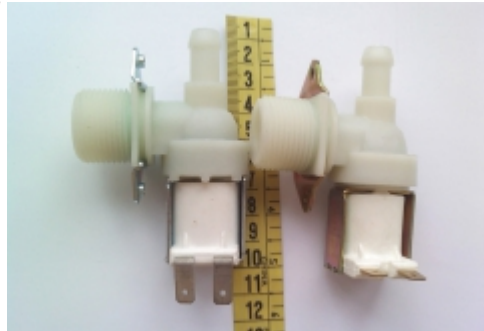

117357 Solenoid Valve Water 3,3LMin. 1/2" NPT x 1/4" NPT. Hope. 6 1/4", 1/4" Starlock 1/4" stainless.
   
[\[View product details...\]](#)

**117357 Solenoid Valve Water 3,3LMin. 1/2" NPT x 1/4" NPT. Hope. 6 1/4", 1/4" Starlock 1/4" stainless.**

117357 Solenoid Valve Water 3,3LMin. 1/2" NPT x 1/4" NPT. Hope. 6 1/4", 1/4" Starlock 1/4" stainless.
   
[\[View product details...\]](#)

**1500-303 GRI - 220V 50/60Hz 1/2" NPT x 1/4" NPT. Hope. 6 1/4", 1/4" Starlock 1/4" stainless.**

220V 50/60Hz 1/2" NPT x 1/4" NPT. Hope. 6 1/4", 1/4" Starlock 1/4" stainless.
   
[\[View product details...\]](#)